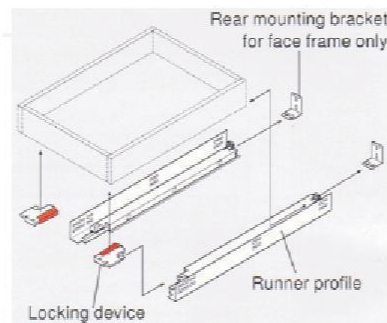

DRAWER GUIDES

Sidemount 3/4 Extention Epoxy Coated

STANDARD

Available Guide Lengths

22"
20"
18"
16"

Sidemount Full Extention Ball-Bearing

UPGRADE

Available Guide Lengths

24" 16"
22" 14"
20" 12"
18" 10"

Undermount Full Extention With Soft Close

UPGRADE

Minimum opening is 10-5/8"W
Minimum drawer box is 10"W

- Available in 18 to 24 inch cabinet depths.
- Weight capacities: 75 lbs Dynamic, 100 lbs. Static
- Rear tilt adjustment
- Concealed roller carriages with permanently lubricated synthetic rollers create a smooth running action.
- Locking devices enable easy drawer insertion and removal.

The integrated soft close mechanism takes control of the drawer 2" from closing and brings it to a soft, silent close every time.